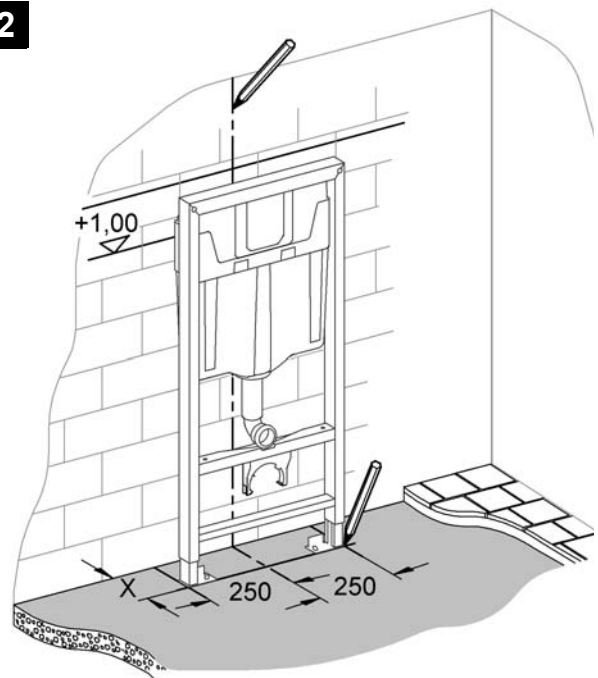

Design & Quality Engineering GROHE Germany

94.441.731/ÄM 213940/02.09

GROHE

 ENJOY WATER®

1

2

i

9