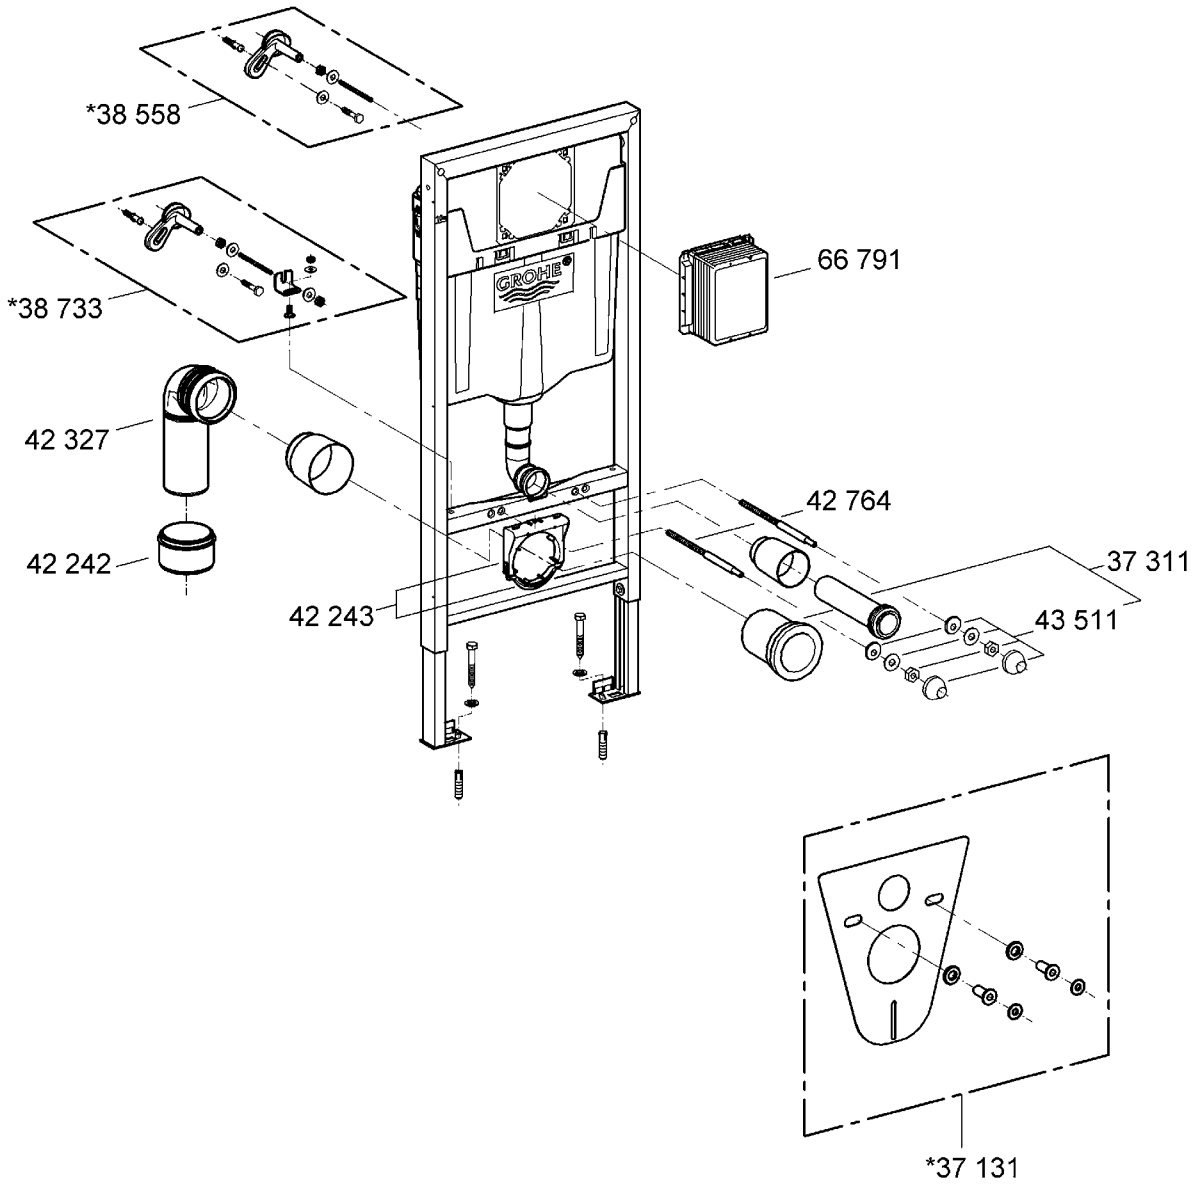

Design & Quality Engineering GROHE Germany

94.441.731/ÄM 213940/02.09

GROHE

 ENJOY WATER®

1

2

i

9