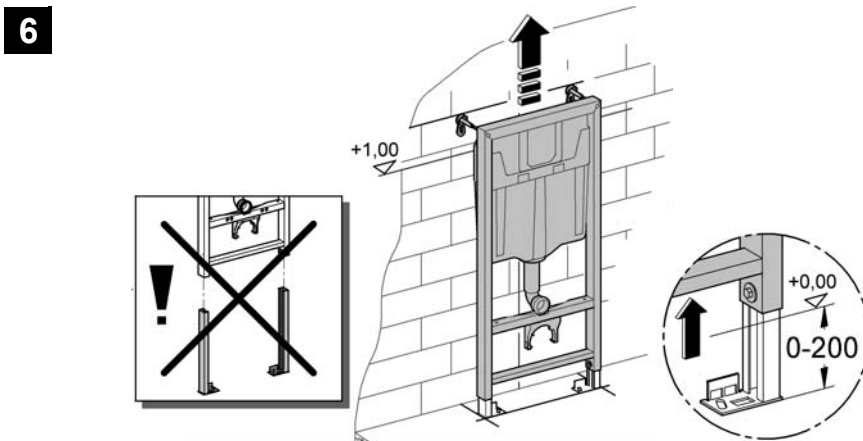

Design & Quality Engineering GROHE Germany

94.441.731/ÄM 213940/02.09

GROHE

 ENJOY WATER®

1

2

i

9