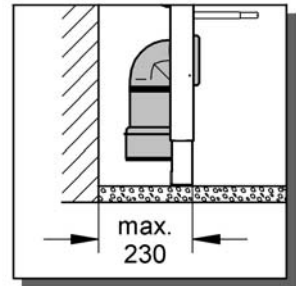

Design & Quality Engineering GROHE Germany

94.441.731/ÄM 213940/02.09

GROHE

 ENJOY WATER®

1

2

i

9