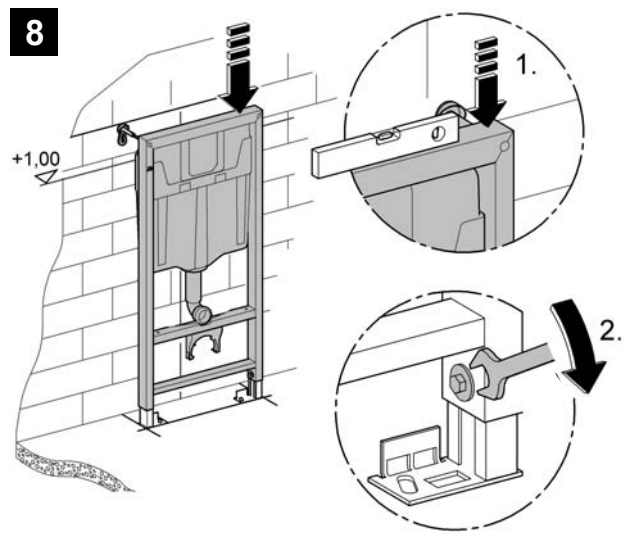

Design & Quality Engineering GROHE Germany

94.441.731/ÄM 213940/02.09

GROHE

 ENJOY WATER®

1

2

i

9