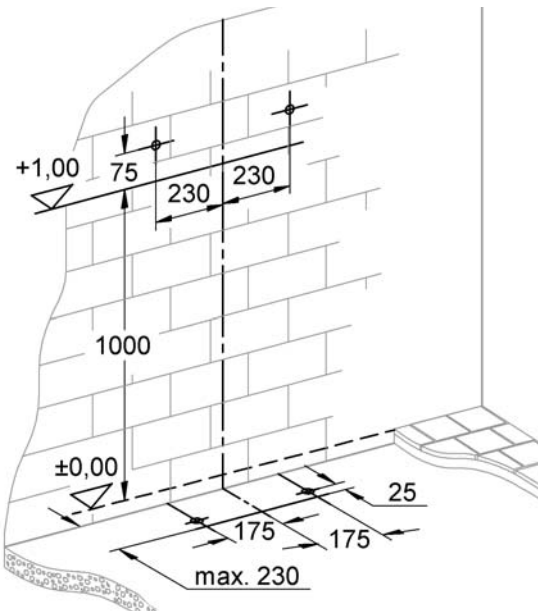

Design & Quality Engineering GROHE Germany

94.441.731/ÄM 213940/02.09

GROHE

 ENJOY WATER®

1

2

i

9