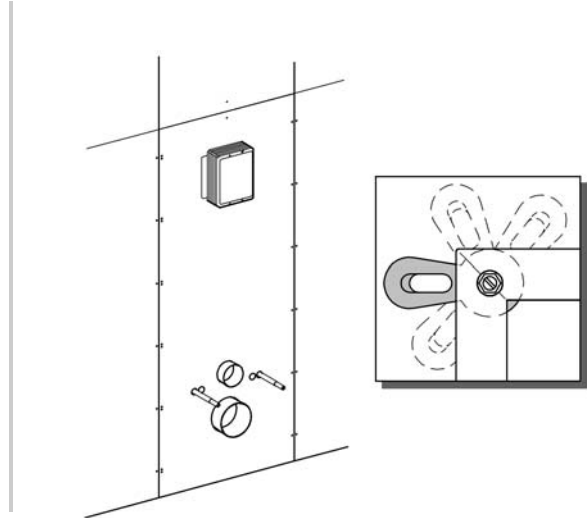

Design & Quality Engineering GROHE Germany

94.441.731/ÄM 213940/02.09

GROHE

 ENJOY WATER®

1

2

i

9