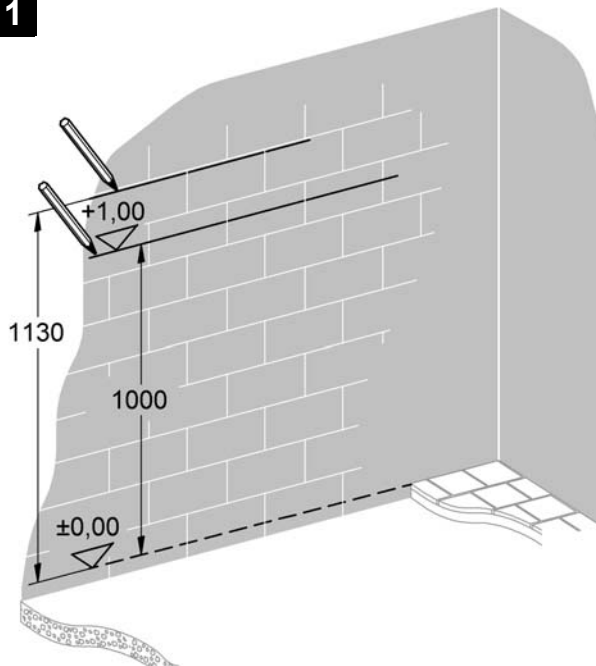

Design & Quality Engineering GROHE Germany

94.441.731/ÄM 213940/02.09

GROHE

 ENJOY WATER®

1

2

i

9