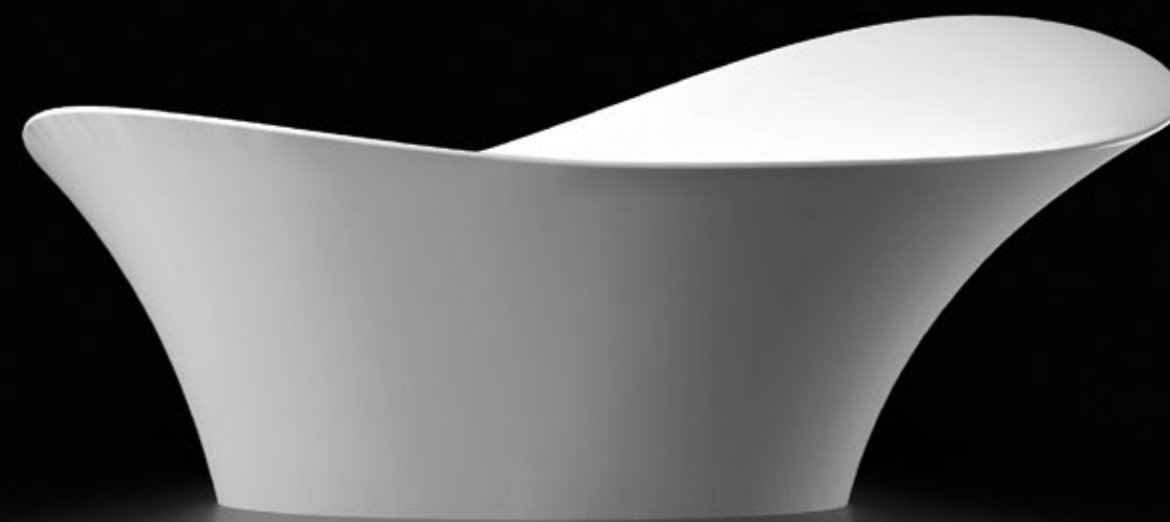

marmorin
PRESTIGE
COLLECTION
2013

The Prestige Collection

is an offer for people appreciating luxurious design and non-standard solutions. The products within the Prestige Collection perfectly join the non-everyday form with everyday functionality. They are created by our internal design department, i.e. the Marmorin Design Studio which cooperates with the biggest designers. The Prestige Collection means: highest quality of design, perfection of make as well as selection of the most modern materials.

Alice
WASHBASIN

Marmorin Design Studio
L 560 W 327 H 187
INDEX: P 550 056 020 010

Alice

Marmorin Design Studio
L 580 W 380 H 980
INDEX: P 550 058 020 010

Alice
BATHTUB

Marmorin Design Studio
L 1800 W 750 H 740
INDEX: P 551 180 020 010